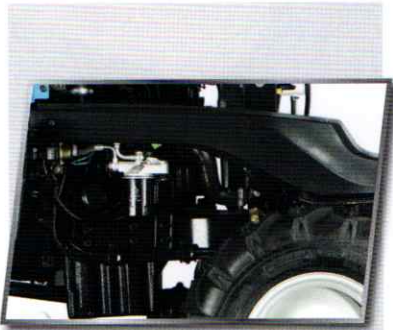

SONALIKA

SONALIKA

26 HP

SONALIKA**26 HP**

SPECIFICATIONS

Engine	Engine Type	Mitsubishi S3L2, Three Cylinder Engine
	HP Category	26
	No. of Cylinders	3
	Aspiration	Natural
	Cubic Capacity (cc)	1318
	Rated RPM (+/-25mm)	2700
	Air Cleaner	Dry Air Cleaner With Clogging Sensor
	Max Torque (Nm) @ RPM	75.2@2200
	Exhaust	Underhood Downdraft Silencer
	Cold Star	Yes
Transmission	Drive	4WD
	Clutch	Single Clutch
	Gearbox	6F+2R
Speed (Forward)	Transmission	Sliding Mesh
	Min Speed(km/h)	1.53@2700
	Max Speed(km/h)	17.05@2700
Brakes	Driver Seat	Adjustable
	Brakes	Oil Immersed Brakes
	Type of Actuation	Mechanical
Differential Lock	Parking Brake	Latch Type With Brake Pedals
	Differential Lock (Mechanical)	Yes, Foot Operated
Power Take Off	Power Take Off (RPM)	540 @ 2080 ERPM
	Power Take Off (Actuation)	Mechanical
Steering	Steering	Power
Electrical	Battery	12V, 50 Ah
	Alternator	12V, 40 Amp
	Seven Pin Trailer Socket	Yes
Hydraulics	Stay Bars	Check Chain
	Lift Rods	Yes
	3 Point Linkage	CAT 1-N
	Lifting Capacity	600Kg
	Auxiliary Hydraulic Circuit	1DA
Safety Switch	Clutch Safety Switch	Yes
Capacity (ltrs) (+/-5%)	Fuel Tank	30
Turning Circle in (m)	With Brake	6.35
	Tyre	Option 1 Front :- 6.00-12 & Rear :- 8.3-20
Dimension & Weight (+/-5%)	Gross Weight(kg)	1055
	Wheel Base (mm)	1560
	Total Length (mm)	2705
	Total Width (mm)	1058
	Height (mm) upto ROPS	2153
	Ground Clearance (mm) min	225
	Front Track, (mm), min.-max.	894
	Rear Track, (mm), min.-max.	825
	Fuel Indicator Gauge	Yes
	Front Tow Hook	Yes
Others	Front & Rear Weights	Front Weights-15x2
	Trailer Hitch	Clevis Hitch/Swinging Drawbar
	ROPS	Yes
	Optional Features	Turf Tyres: Front Tyre: 23x8.50-12LG 306 12PR TL Rear Tyre-33x15.50-16.5 LG 306 10PR TL
Tyres Industrial Tyres: Front Tyre- 23x8.50-12SPHD 12PRTL Rear Tyer- 31x15.50-15 SPHD10 PRTL		